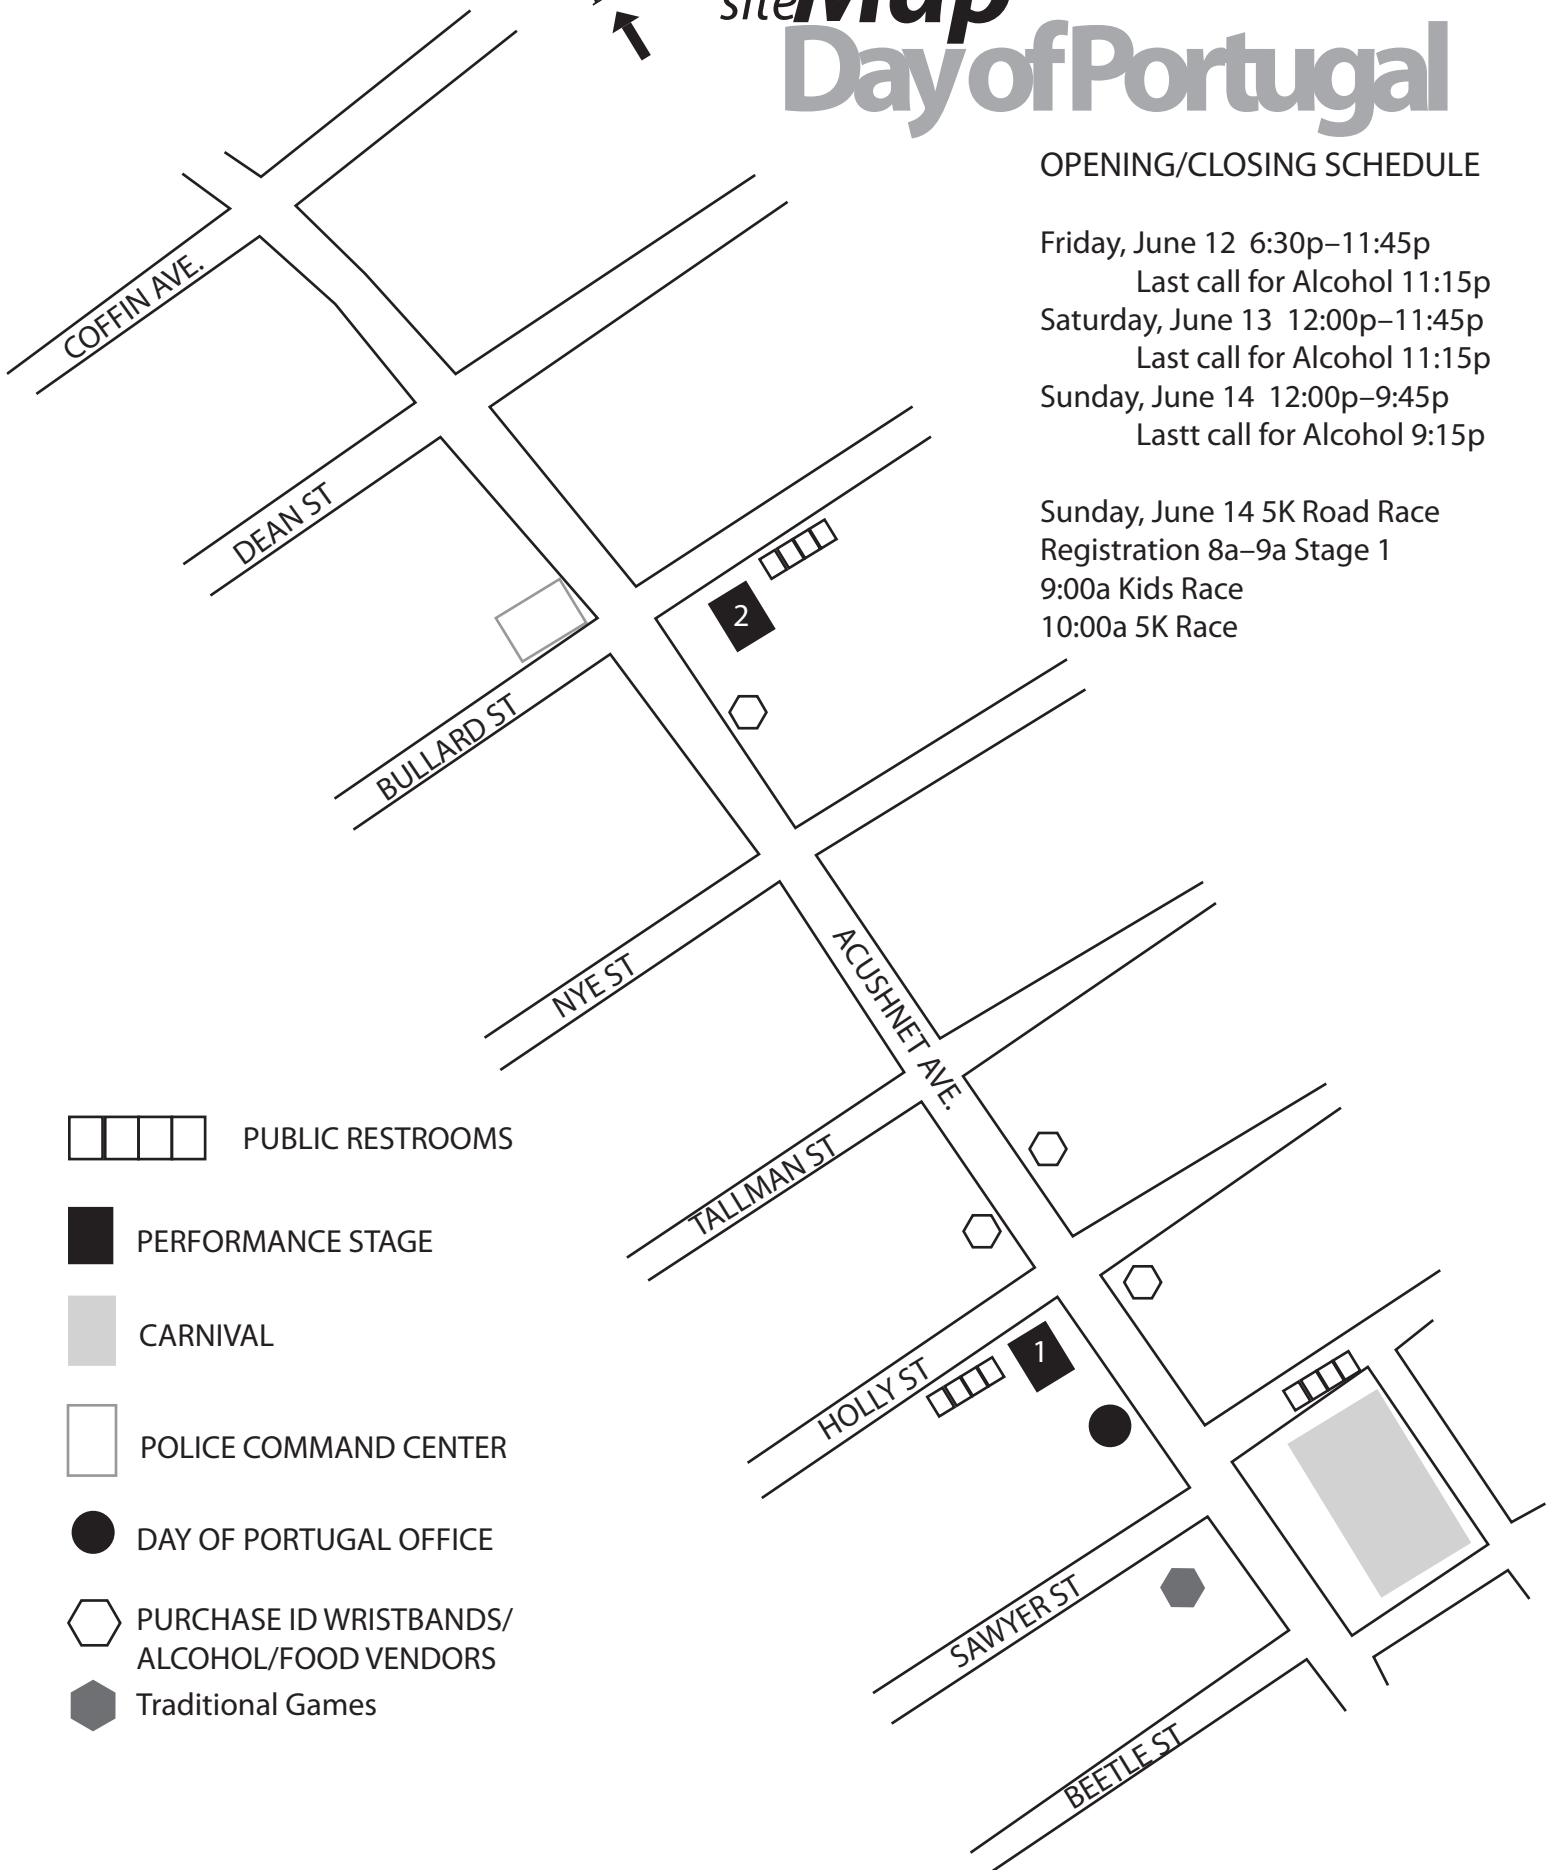

site **Map** Day of Portugal

OPENING/CLOSING SCHEDULE

Friday, June 12 6:30p–11:45p
 Last call for Alcohol 11:15p
 Saturday, June 13 12:00p–11:45p
 Last call for Alcohol 11:15p
 Sunday, June 14 12:00p–9:45p
 Lastt call for Alcohol 9:15p

Sunday, June 14 5K Road Race
 Registration 8a–9a Stage 1
 9:00a Kids Race
 10:00a 5K Race

PUBLIC RESTROOMS

PERFORMANCE STAGE

CARNIVAL

POLICE COMMAND CENTER

DAY OF PORTUGAL OFFICE

PURCHASE ID WRISTBANDS/
ALCOHOL/FOOD VENDORS